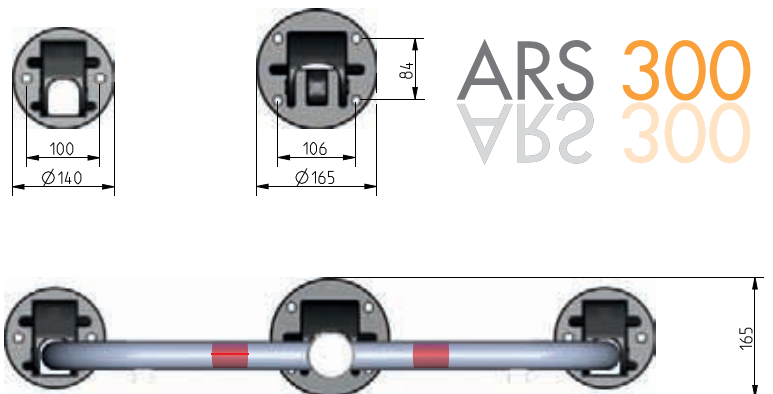

ARCO

ESSENTIAL

ARCO SRL – Via Andrea Costa 24/D – 40017 San Giovanni in Persiceto (BO) – Italy
Tel +39 051 6810590 - 051 6810591 – info@arcosrl.com

ARCO s.r.l. reserves the right to amend specification without notification.
Copyright Reserved. Designed by ARCO in Italy / Made in China