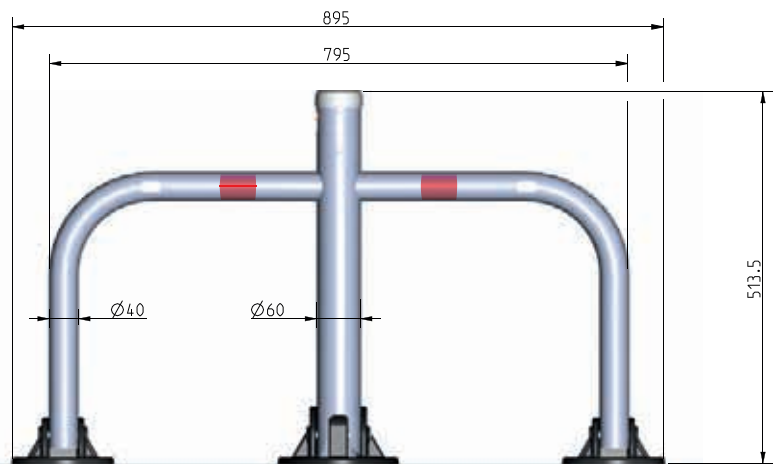

ARCO

ESSENTIAL

ARCO SRL – Via Andrea Costa 24/D – 40017 San Giovanni in Persiceto (BO) – Italy
Tel +39 051 6810590 - 051 6810591 – info@arcosrl.com

ARCO s.r.l. reserves the right to amend specification without notification.
Copyright Reserved. Designed by ARCO in Italy / Made in China